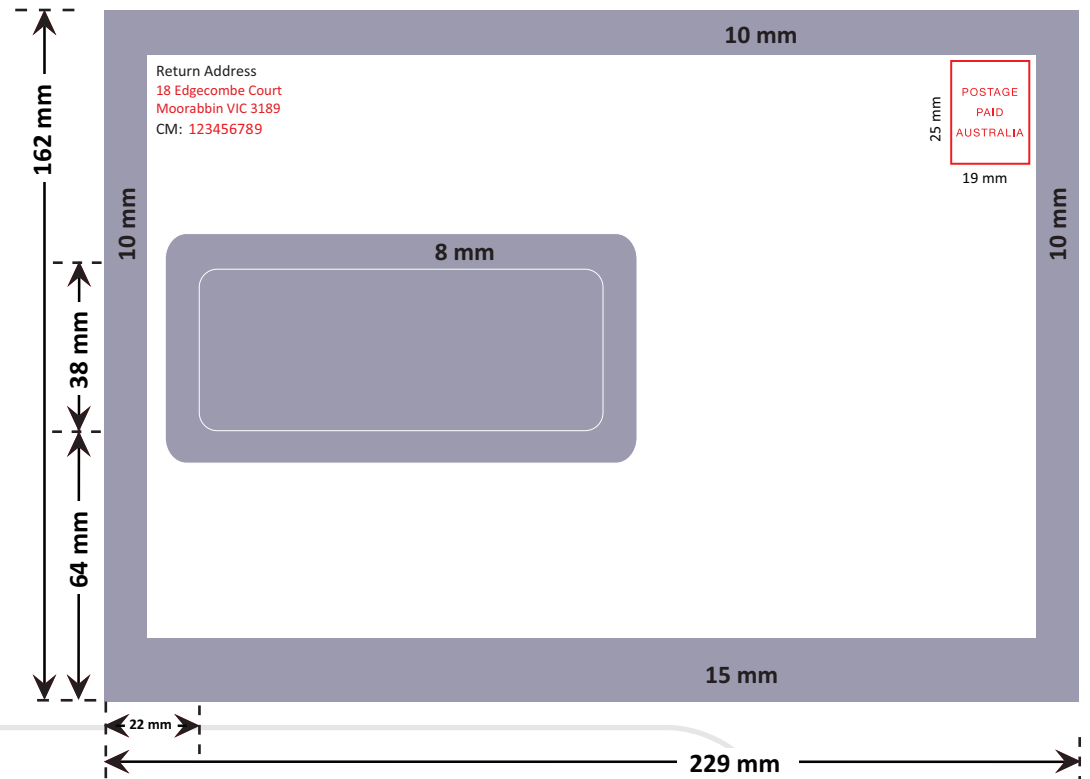

ENVELOPE TEMPLATES

Supplying C5 Artwork for Offset Print

- Two minimum requirements for presort postage are:**
- must contain the Postage Paid Australia insignia which is at least 19 X 25mm and no larger than 26 x 40mm
 - A return address, which is displayed in a clear easy to read font that is no further than 40mm from the top left head corner.

NO ARTWORK IN THE SHADED AREA